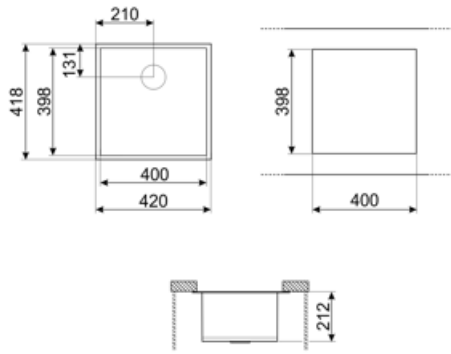

|      | Bowl type | Bowl dimensions, WxDxH (mm) | Bowl depth (mm) | Overflow         | Strainer position | Strainer dimension |
|------|-----------|-----------------------------|-----------------|------------------|-------------------|--------------------|
| Bowl | Squared   | 400 x 400 x 210             | 210             | Yes, traditional | Wall position     | 3.5"               |

## Technical Features

|                                  |                |                                       |                 |
|----------------------------------|----------------|---------------------------------------|-----------------|
| Dimensions of the product (mm)   | 210x420x418 mm | Tap hole diameter                     | 35 mm           |
| Cutout dimension undermount (mm) | 398*400 mm     | No. of clips                          | 6               |
| Undermount cutout radius         | 5 mm           | Type of clips                         | Undermount clip |
| Base unit size                   | 45 cm          | Possibility to install waste disposal | Yes             |

Rondò waste kit 1 bowl with standard overflow

**VSH20Q**

Colander for square sinks radius 0 204 x 438 x 118 mm

---

## Symbols glossary

---

Cupboard width required for sink installation.

Sink depth - depending on the model, the depth can be from 13 to 24,5.

Under table top installation: The sink is fixed under tabletop, which extends the work surface and the depth of the sink.