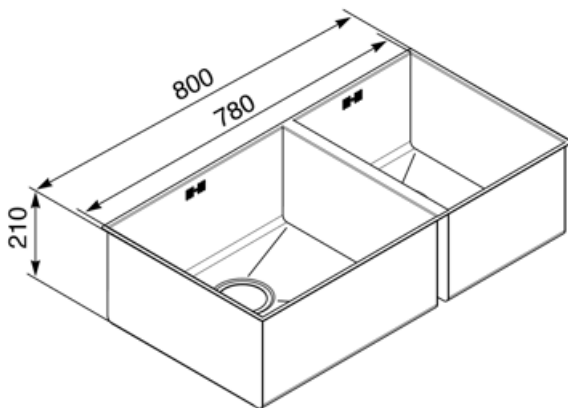

Popup command No

Accessories Included

Accessories for installation	Strainer, Siphon with dishwasher outlet connection, Fixing clips	Basket	No
		Wooden board	No
		White board	No
Colander	No		
Rondò Cover waste kit	No		
Glass board	No