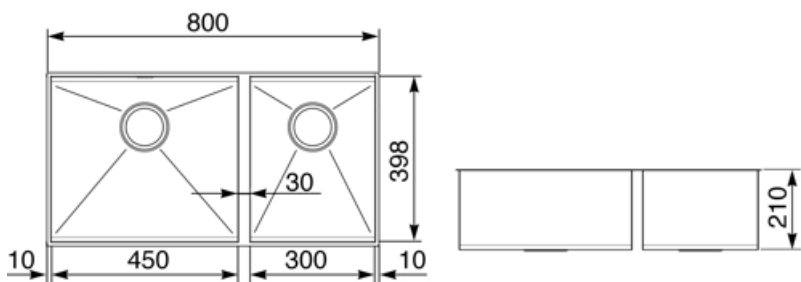

Popup command No

Accessories Included

Accessories for installation	Strainer, Siphon with dishwasher outlet connection, Fixing clips	Basket	No
		Wooden board	No
		White board	No
Colander	No		
Rondò Cover waste kit	No		
Glass board	No