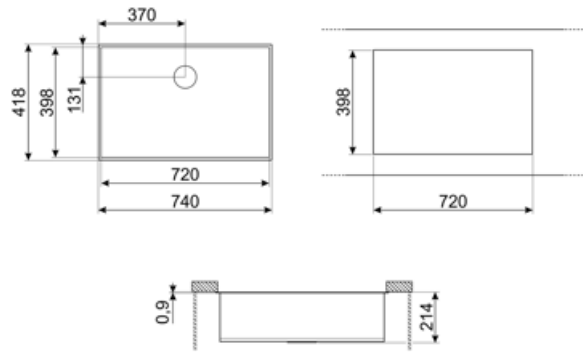

Accessories for
installation

Strainer, Siphon with
dishwasher outlet
connection, Fixing clips