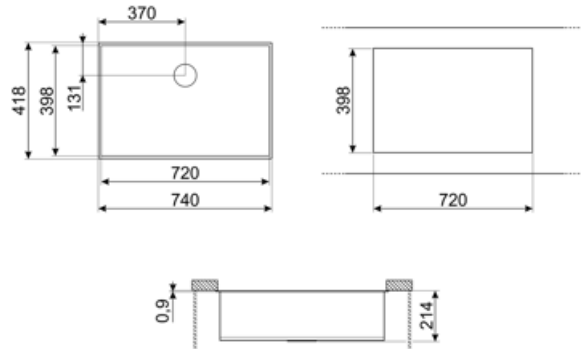

Accessories for
installation

Strainer, Savespace siphon
with dishwasher outlet
connection, Fixing clips