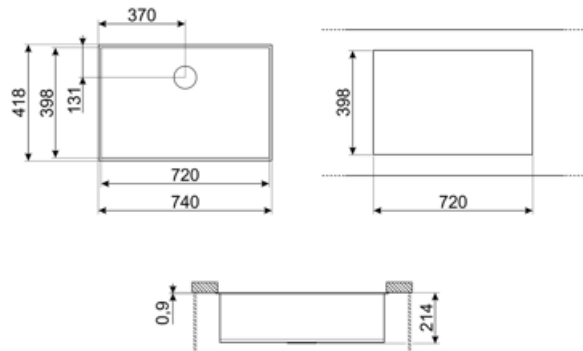

Accessories for
installation

Strainer, Savespace siphon
with dishwasher outlet
connection, Fixing clips