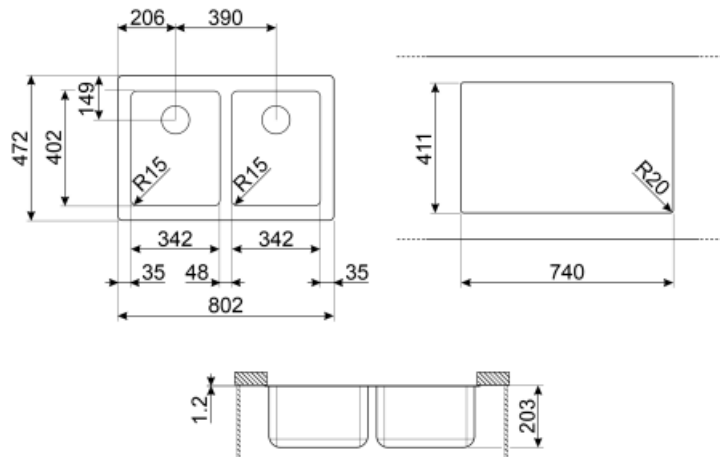

Accessories for
installation

Strainer, Siphon with
dishwasher outlet
connection, Fixing clips