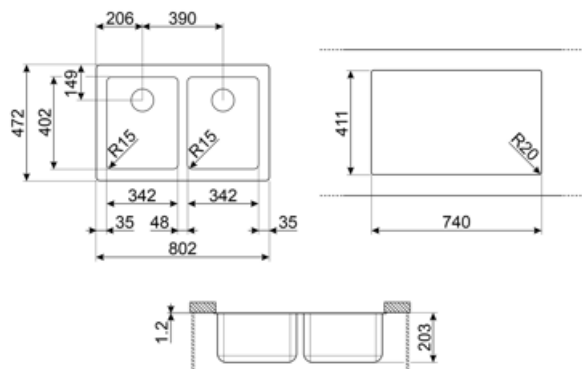

Accessories for
installation

Strainer, Savespace siphon
with dishwasher outlet
connection, Fixing clips