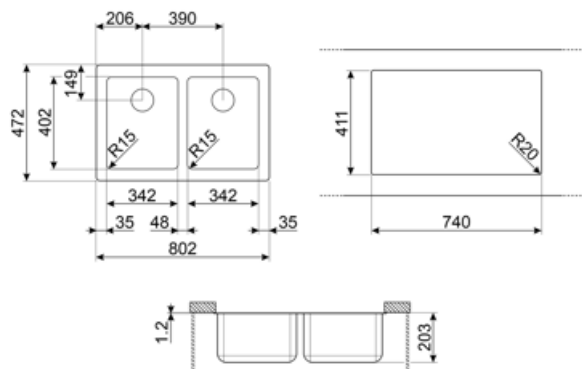

	Bowl type	Bowl thickness (mm)	Bowl dimensions, WxDxH (mm)	Bowl depth (mm)	Radius corner right bowl (mm)	Overflow	Strainer position	Strainer dimension
RH Bowl	Minimum radius	1	340 x 400 x 200	200	15	Yes, flush fitted	Wall position	3.5"
LH Bowl	Minimum radius	1	340 x 400 x 200	200	15	Yes, flush fitted	Wall position	3.5"

## Technical Features

**Frame thickness** 1 mm  
**Dimensions of the product WxDxH (mm)** 200x802x472 mm  
**Cutout dimension undermount (mm)** 411\*740 mm  
**Base unit size** 90 cm  
**Tap hole diameter** 35 mm  
**Dividing wall width** 48 mm  
**No. of clips** 8  
**Type of clips** Undermount clip

## Symbols glossary

---

- |  |   |   |   |
|--|---|---|---|
|  | Cupboard width required for sink installation   |  | Sink depth - depending on the model, the depth can be from 13 to 24,5 |
|  | Under table top installation: The sink is fixed under tabletop, which extends the work surface and the depth of the sink. |   |   |