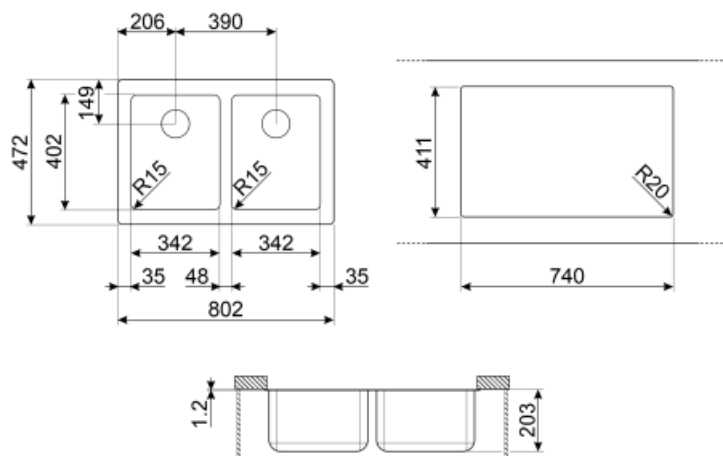

Accessories for
installation

Strainer, Siphon with
dishwasher outlet
connection, Fixing clips