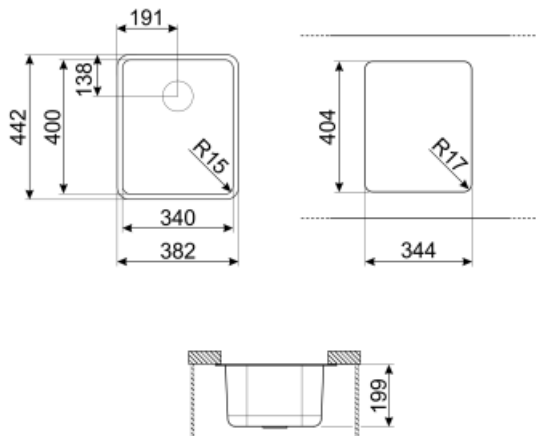

Accessories for
installation

Strainer, Savespace siphon
with dishwasher outlet
connection, Fixing clips