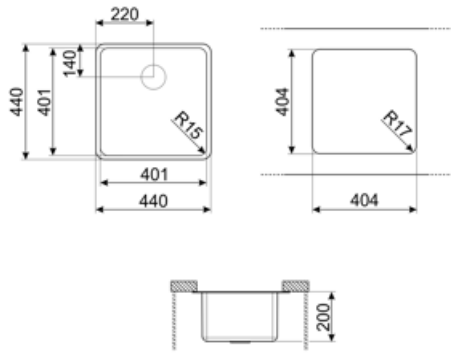

	Bowl type	Bowl dimensions, WxDxH (mm)	Bowl depth (mm)	Radius corner bowl	Overflow	Strainer position	Strainer dimension
Bowl	Minimum radius	400 x 400 x 200	200	15	Yes, flush fitted	Wall position	3.5"

## Technical Features

**Characteristics PVD coating** Coating thickness , Eco-friendly, Easy to clean, Hypoallergenic  
**Dimensions of the product (mm)** 200x440x440 mm  
**Cutout dimension undermount (mm)** 404\*404 mm  
**Base unit size** 60 cm  
**Tap hole diameter** 35 mm  
**No. of clips** 8  
**Type of clips** Undermount clip