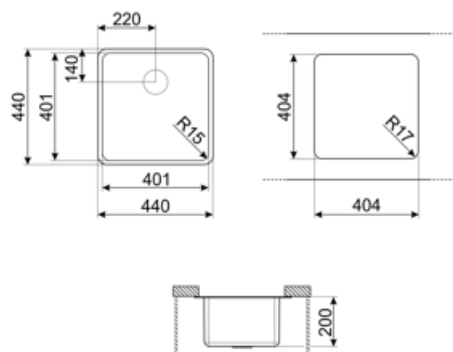

Accessories for
installation

Strainer, Savespace siphon
with dishwasher outlet
connection, Fixing clips