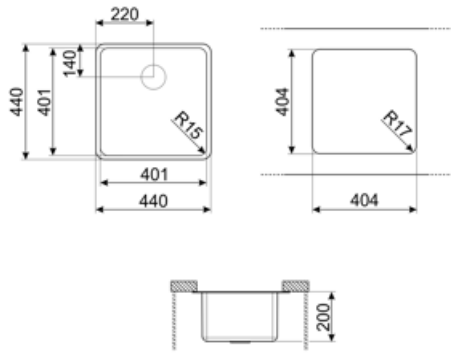

Accessories for
installation

Strainer, Savespace siphon
with dishwasher outlet
connection, Fixing clips