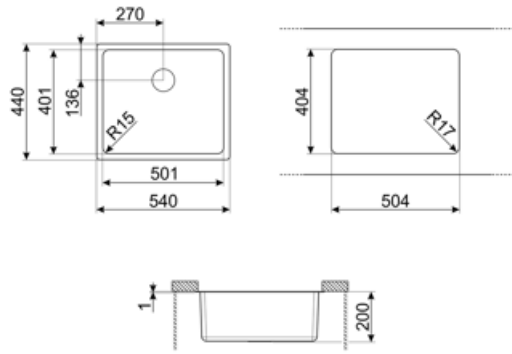

Accessories for
installation

Strainer, Savespace siphon
with dishwasher outlet
connection, Fixing clips