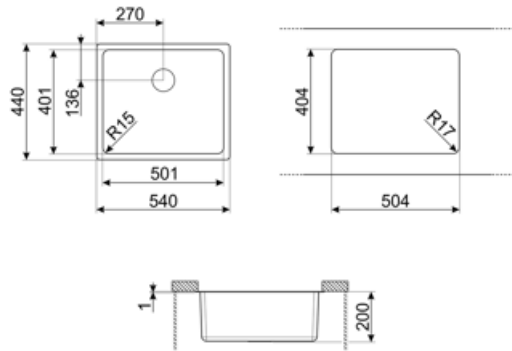

Accessories for
installation

Strainer, Savespace siphon
with dishwasher outlet
connection, Fixing clips