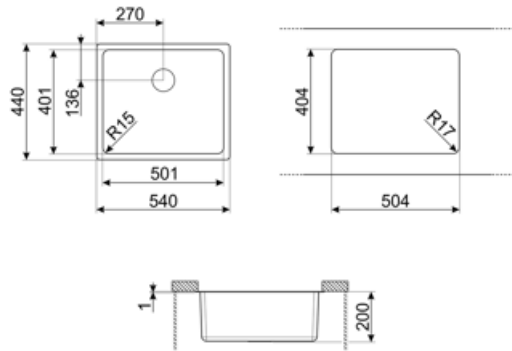

Accessories for
installation

Strainer, Siphon with
dishwasher outlet
connection, Fixing clips