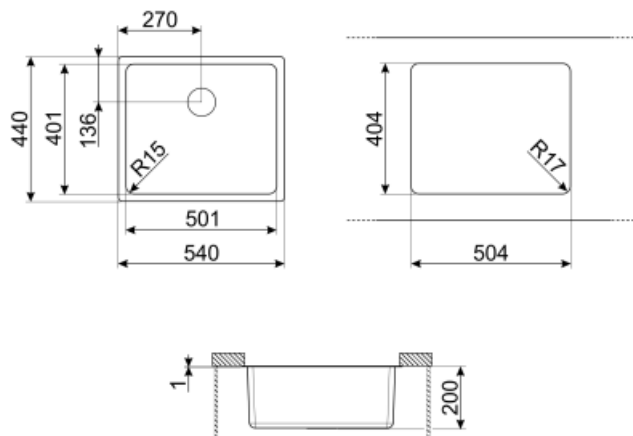

Accessories for
installation

Strainer, Siphon with
dishwasher outlet
connection, Fixing clips