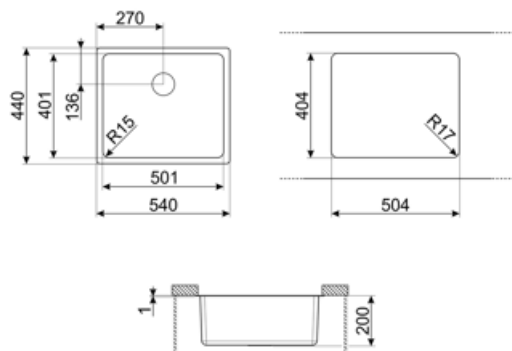

Accessoires voor
installatie inbegrepen

Crepine, Sifon met
vatwasseraansluiting,
Montagehaken