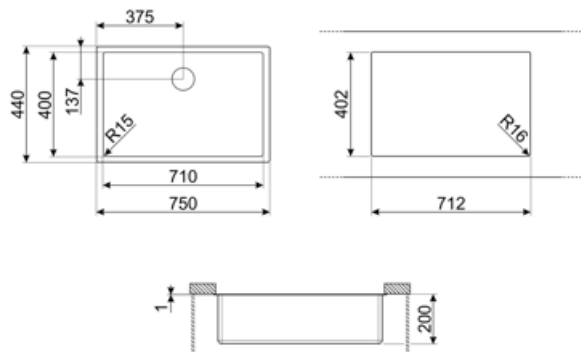

Accessories Included

Accessories for installation	Strainer, Siphon with dishwasher outlet connection, Fixing clips	Basket	No
Colander	No	Wooden board	No
Rondò Cover waste kit	No	White board	No
Glass board	No