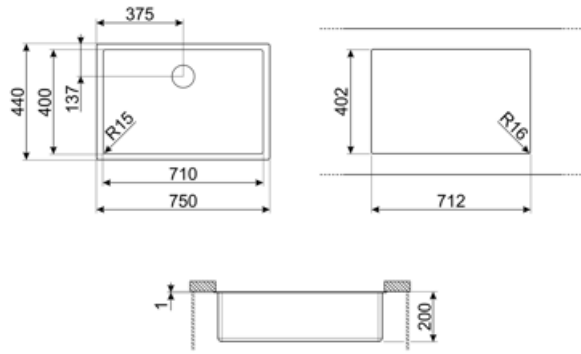

	Bowl type	Bowl dimensions, WxDxH (mm)	Bowl depth (mm)	Radius corner bowl	Overflow	Strainer position	Strainer dimension
Bowl	Minimum radius	710 x 400 x 200	200	15	Yes, flush fitted	Wall position	3.5"

## Technical Features

**Characteristics PVD coating** Coating thickness , Eco-friendly, Easy to clean, Hypoallergenic  
**Dimensions of the product (mm)** 200x750x440 mm  
**Cutout dimension undermount (mm)** 402\*712 mm  
**Base unit size** 80 cm  
**Tap hole diameter** 35 mm  
**No. of clips** 8  
**Type of clips** Undermount clip