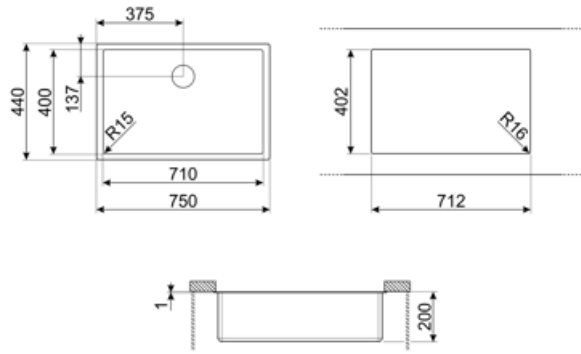

Accessories for
installation

Strainer, Savespace siphon
with dishwasher outlet
connection, Fixing clips