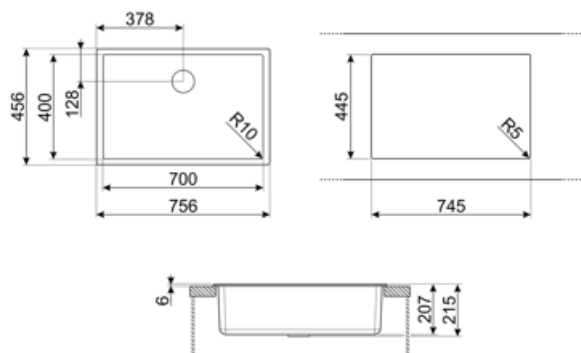

	Bowl type	Bowl dimensions, WxDxH (mm)	Bowl depth (mm)	Radius corner bowl	Overflow	Strainer position	Strainer dimension
Bowl	Minimum radius	700 x 400 x 215	215	10	Yes, flush fitted	Wall position	3.5"

Technical Features

Characteristics composite material	Antibacterial, Easy to clean, Anti-scratch, Thermal shock resistant, High temperatures resistant, Impact resistant, UV Resistant	Height from kitchen top	6 mm
Dimensions of the product (mm)	215x756x456 mm	Base unit size	80 cm
Cutout dimension topmount (mm)	746x446 mm	No. of clips	4
		Type of clips	Standard + undermount clip

Cutout dimension undermount (mm)	700x400 mm
Undermount cutout radius	10 mm

Accessories included

Accessories for installation	Strainer, Savespace siphon with dishwasher outlet connection, Fixing clips
------------------------------	--

CB28QU

Single HPL chopping board for minimum radius, oak, measures 280 x 418 H 12 mm

COL19H

St/Steel colander to fit MINIMUM radius mm bowl, measures 200 x 410 x 100 mm

KITDSQ

Soap dispenser chrome finishing with square knob 40x40 mm