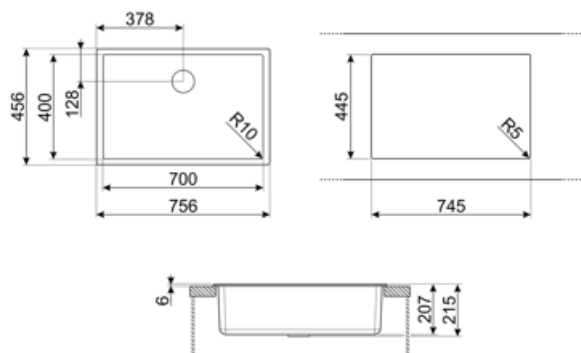

	Bowl type	Bowl dimensions, WxDxH (mm)	Bowl depth (mm)	Radius corner bowl	Overflow	Strainer position	Strainer dimension
Bowl	Minimum radius	700 x 400 x 215	215	10	Yes, flush fitted	Wall position	3.5"

Technical Features

Characteristics composite material	Antibacterial, Easy to clean, Anti-scratch, Thermal shock resistant, High temperatures resistant, Impact resistant, UV Resistant	Height from kitchen top	6 mm
Dimensions of the product (mm)	215x756x456 mm	Base unit size	80 cm
Cutout dimension topmount (mm)	746x446 mm	No. of clips	4
		Type of clips	Standard + undermount clip

Cutout dimension undermount (mm)	700x400 mm
Undermount cutout radius	10 mm

Accessories included

Accessories for installation	Strainer, Savespace siphon with dishwasher outlet connection, Fixing clips
---------------------------------	--

CB28QU

Single HPL chopping board for minimum radius, oak, measures 280 x 418 H 12 mm

COL19H

St/Steel colander to fit MINIMUM radius mm bowl, measures 200 x 410 x 100 mm

KITDSQ

Soap dispenser chrome finishing with square knob 40x40 mm