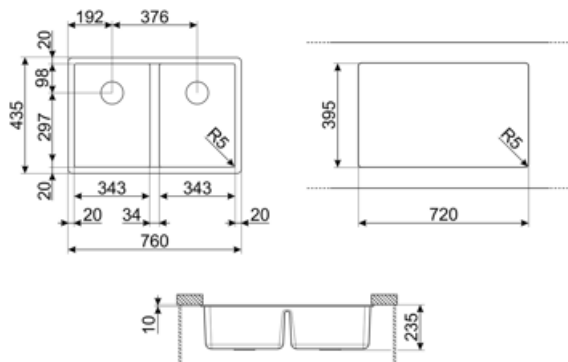

	Bowl type RH	Bowl dimensions, WxDxH (mm)	Bowl depth (mm)	Radius corner right bowl (mm)	Overflow LH bowl	Strainer position	Strainer dimension
RH Bowl	Minimum radius	343 x 395 x 220	220	5		Wall position	3.5"
LH Bowl	Minimum radius	343 x 395 x 220	220	5	Yes, traditional	Side bowl	3.5"

Technical Features

Characteristics composite material Antibacterial, Easy to clean, Anti-scratch, Thermal shock resistant, High temperatures resistant, Impact resistant, UV Resistant
Base unit size 80 cm
Tap hole diameter 35 mm
Dividing wall width 34 mm
No. of clips 6
Frame depth (mm) 14
Type of clips Undermount clip

Dimensions of the product (mm)	235x760x435 mm
Cutout dimension undermount (mm)	720 x 395 mm
Undermount cutout radius	5 mm

Accessories included

Accessories for installation	Strainer, Savespace siphon with dishwasher outlet connection, Fixing clips
------------------------------	--

Compatible Accessories

CB28QU

Single HPL chopping board for minimum radius, oak, measures 280 x 418 H 12 mm

KITFD050

Waste disposal 0,5 HP, Motor: 1/2 horsepower, Fits all sinks with 3 1/2" waste outlet

KITFD100