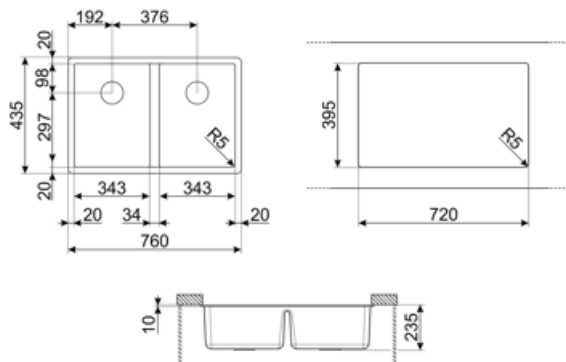

	Bowl type RH	Bowl dimensions, WxDxH (mm)	Bowl depth (mm)	Radius corner right bowl (mm)	Overflow LH bowl	Strainer position	Strainer dimension
RH Bowl	Minimum radius	343 x 395 x 220	220	5		Wall position	3.5"
LH Bowl	Minimum radius	343 x 395 x 220	220	5	Yes, traditional	Side bowl	3.5"

Technical Features

Characteristics composite material Antibacterial, Easy to clean, Anti-scratch, Thermal shock resistant, High temperatures resistant, Impact resistant, UV Resistant
Base unit size 80 cm
Tap hole diameter 35 mm
Dividing wall width 34 mm
No. of clips 6
Frame depth (mm) 14
Type of clips Undermount clip

Dimensions of the product (mm)	235x760x435 mm
Cutout dimension undermount (mm)	720 x 395 mm
Undermount cutout radius	5 mm

Accessories included

Accessories for installation	Strainer, Savespace siphon with dishwasher outlet connection, Fixing clips
------------------------------	--

Compatible Accessories

CB28QU

Single HPL chopping board for minimum radius, oak, measures 280 x 418 H 12 mm

KITFD050

Waste disposal 0,5 HP, Motor: 1/2 horsepower, Fits all sinks with 3 1/2" waste outlet

KITFD100