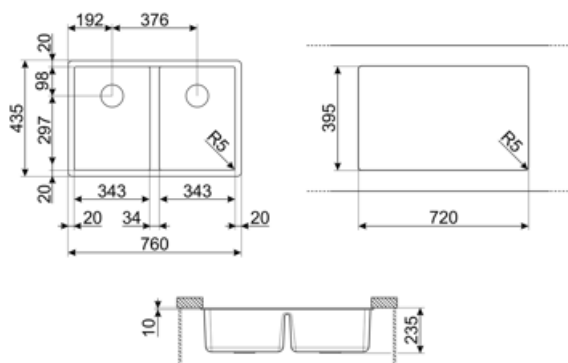

	Bowl type RH	Bowl dimensions, WxDxH (mm)	Bowl depth (mm)	Radius corner right bowl (mm)	Overflow LH bowl	Strainer position	Strainer dimension
RH Bowl	Minimum radius	343 x 395 x 220	220	5		Wall position	3.5"
LH Bowl	Minimum radius	343 x 395 x 220	220	5	Yes, traditional	Side bowl	3.5"

Technical Features

Characteristics composite material	Antibacterial, Easy to clean, Anti-scratch, Thermal shock resistant, High temperatures resistant, Impact resistant, UV Resistant	Base unit size	80 cm
		Tap hole diameter	35 mm
		Dividing wall width	34 mm
		No. of clips	6
Frame depth (mm)	14	Type of clips	Undermount clip

Dimensions of the product (mm)	235x760x435 mm
Cutout dimension undermount (mm)	720 x 395 mm
Undermount cutout radius	5 mm

Accessories Included

Accessories for installation	Strainer, Savespace siphon with dishwasher outlet connection, Fixing clips
------------------------------	--

Not included accessories

CB28QU

Single HPL chopping board for minimum radius, oak, measures 280 x 418 H 12 mm

KITFD050

Waste disposal 0,5 HP, Motor: 1/2 horsepower, Fits all sinks with 3 1/2" waste outlet