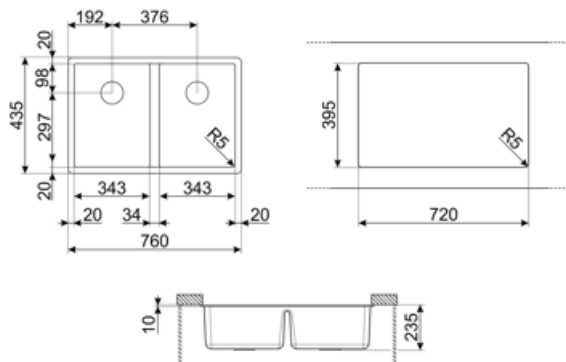

	Bowl type RH	Bowl dimensions, WxDxH (mm)	Bowl depth (mm)	Radius corner right bowl (mm)	Overflow LH bowl	Strainer position	Strainer dimension
RH Bowl	Minimum radius	343 x 395 x 220	220	5		Wall position	3.5"
LH Bowl	Minimum radius	343 x 395 x 220	220	5	Yes, traditional	Side bowl	3.5"

Technical Features

Characteristics composite material	Antibacterial, Easy to clean, Anti-scratch , Termal schock resistant, High temperatures resistant, Impact resistant, UV Resistant	Base unit size	80 cm
		Tap hole diameter	35 mm
		Dividing wall width	34 mm
		No. of clips	6
Frame depth (mm)	14	Type of clips	Undermount clip

Dimensions of the product (mm)	235x760x435 mm
Cutout dimension undermount (mm)	720 x 395 mm
Undermount cutout radius	5 mm

Accessories included

Accessories for installation	Strainer, Savespace siphon with dishwasher outlet connection, Fixing clips
------------------------------	--

Compatible Accessories

CB28QU

Single HPL chopping board for minimum radius, oak, measures 280 x 418 H 12 mm

KITFD050

Waste disposal 0,5 HP, Motor: 1/2 horsepower, Fits all sinks with 3 1/2" waste outlet

KITFD100