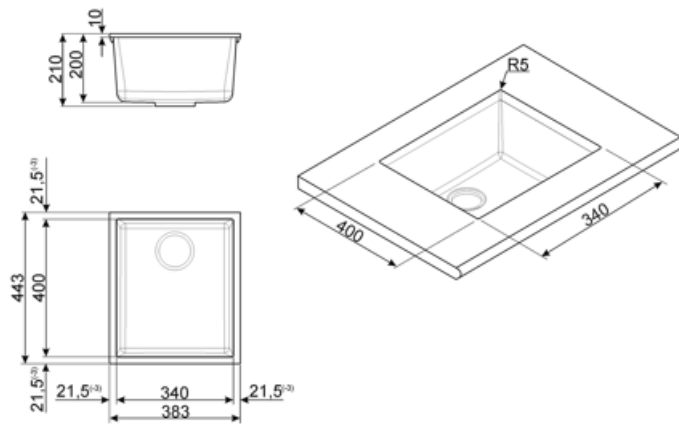

Accessories Included

Accessories for installation	Strainer, Fixing clips	Basket	No
Colander	No	Wooden board	No
Glass board	No	White board	No