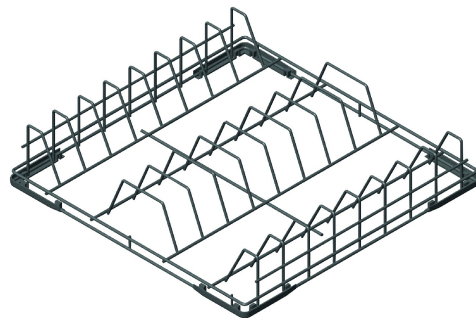

## WB50D01

|                       |                                |
|-----------------------|--------------------------------|
| Family                | Dishwasher accessories         |
| Width                 | 500 mm                         |
| Product depth         | 500 mm                         |
| Suitable for          | Dishwashers; Hood type 600x500 |
| Type                  | Baskets                        |
| Maximum dish diameter | 250 mm                         |

Wire basket for 18 dishes and trays 500X500

## Construction

---

|                  |            |
|------------------|------------|
| Basket dimension | 500x500 mm |
|------------------|------------|