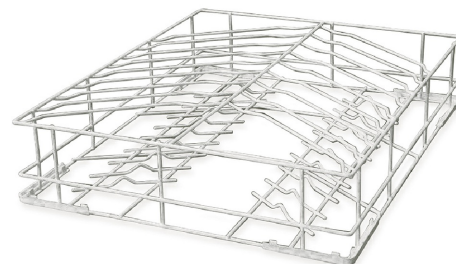

WB60D02

Family	Dishwasher accessories
Subfamily	Baskets
Type	Wire basket
Width	500 mm
Depth	500 mm
Suitable for	Hood type 600
Pieces per packaging	1

Wire basket for 16 pizza dishes Ø320 mm max

Construction

Maximum dish diameter 320 mm

Numero file

8