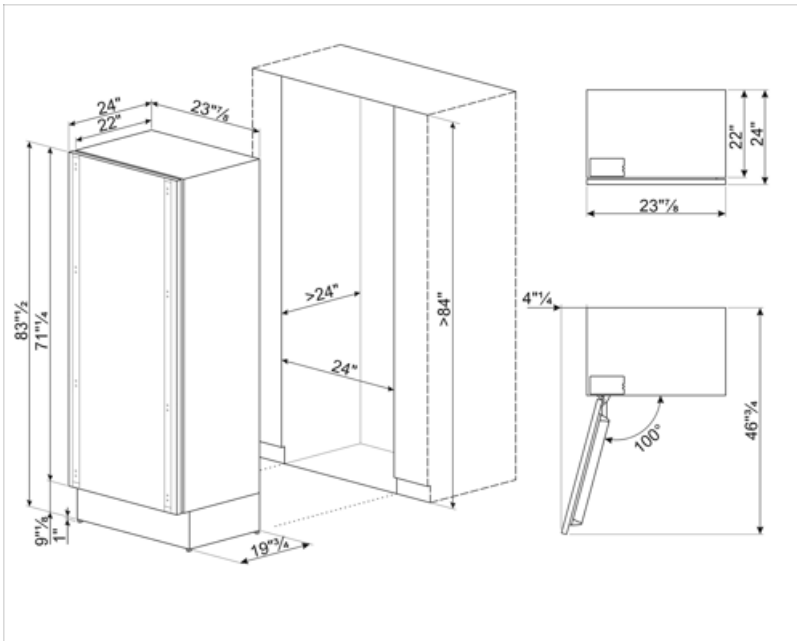

Temperature setting type	Electronic
Anti-UV door glass	Yes
Antibacterial Gasket	Yes

Performance / Energy Label

Max Capacity (bottles 0,75lt)	78	Total net volume	93.0 gal

Electrical Connection

Current	2.5 A	Power cord length	78 3/4 "
Voltage (V)	115 V	Plug	(B) NEMA 5-15P
Frequency (Hz)	60 Hz