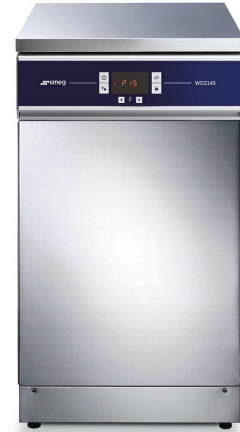

WD2145

Product family	Thermodisinfectors
Type	Thermodisinfectors 45 cm
Intrastat	90189084
EAN code	8017709201241

Technical Features

Undercounter installation	Yes	Emergency opening system	Yes
Washing levels	up to 2	Temperature sensors in Tank	2 x PT 1000 Class B IEC 60751
DIN loading capacity	up to 2	Noise level (dba)	Max. 50 dBA
Door	1, balanced swing door in stainless steel	Serial RS232 port	Yes
Safety Door Lock	Yes, with electromagnetic release and automatic opening		

Construction

Washer Chamber Material	Stainless steel AISI 316L	Capacity washing chamber (gross volume)	110 l
External material of the machine	Stainless Steel AISI 304		

Equipments

Built-in water softener	Yes	Chemicals dosing	Standard
Steam Condenser	Yes	Water supply pipe	3/4"
Peristaltic pump for liquid detergent dosage	Yes	Supply pipe diameter	1/2"
Neutralizing peristaltic pump	Yes		