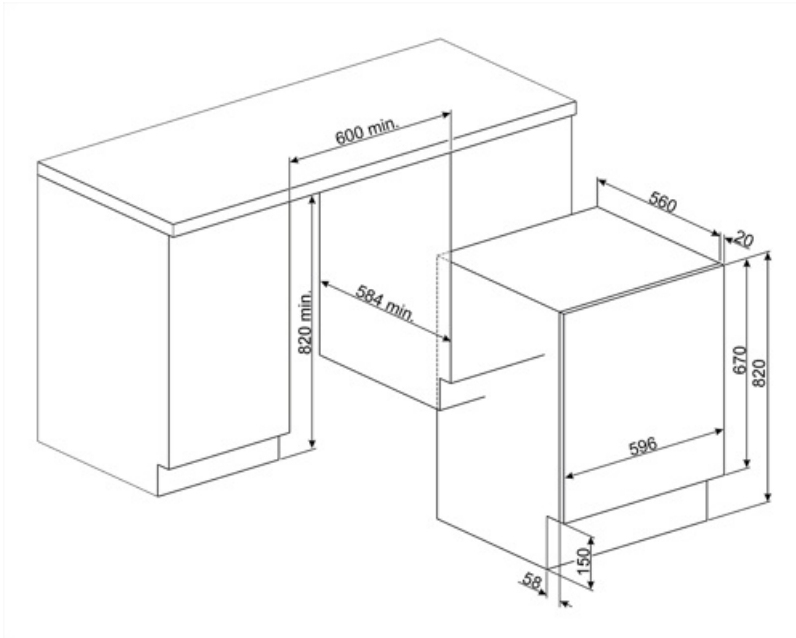

Energy consumption - 1.3 kWh
Cotton 60° - Wash only

Water annual consumption (washing) 9800 l
Water annual consumption (washing+drying) 17800 l
Residual humidity percentage (%) 50 %

Performance / Energy Label - Reg. 2019

Supplier's name or trademark SMEG
Rated capacity washing cycle 7 kg
Rated capacity complete cycle 4 kg
Energy efficiency class (washing cycle) E
Energy efficiency class (complete cycle) E
Weighted energy consumption lavaggio 77 kWh
weighted energy consumption (ciclo complete) 266 kWh

Water consumption (washing cycle) 44 litre
Water Consumption (complete cycle) 68 litre
Spin-drying efficiency class B
Airbone acoustical noise class A
Airbone acoustical noise 72 dB(A) re 1 pW
Eco 40-60 programme duration (Rated washing capacity) 2:50 h:min
Wash and dry cycle duration (Rated capacity) 5:30 h:min