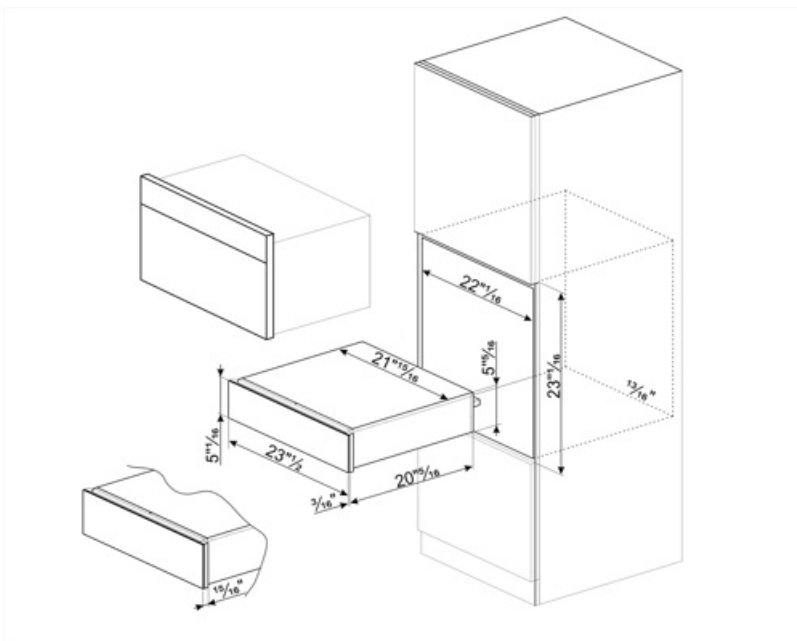

WDTU124G

Product family	Drawer
Commercial height	14 cm
Type	Warming drawer

Aesthetic

Aesthetics	Linea	Front panel	Full-glass
Color	Neptune Grey	Logo	Applied
Finishing	Neptune Grey	Logo position	Inside
Material	Glass		

Opening mechanism	Push-pull	Capacity	21 l
Base material	Stainless steel	Type of heating	Fan-assisted
Max weight allowance	33 lbs	Included accessories	Silicone antislip mat
Maximum drawer loading weight	187 lbs		

Electrical Connection

Plug	(B) NEMA 5-15P	Voltage	110 V
Nominal power	400 W	Frequency (Hz)	50-60 Hz
Current	2 A		

Logistic Information

Width	23 3/8 "	Height	5 9/16 "
Depth	20 7/8 "		

Alternative products

WDTU324X