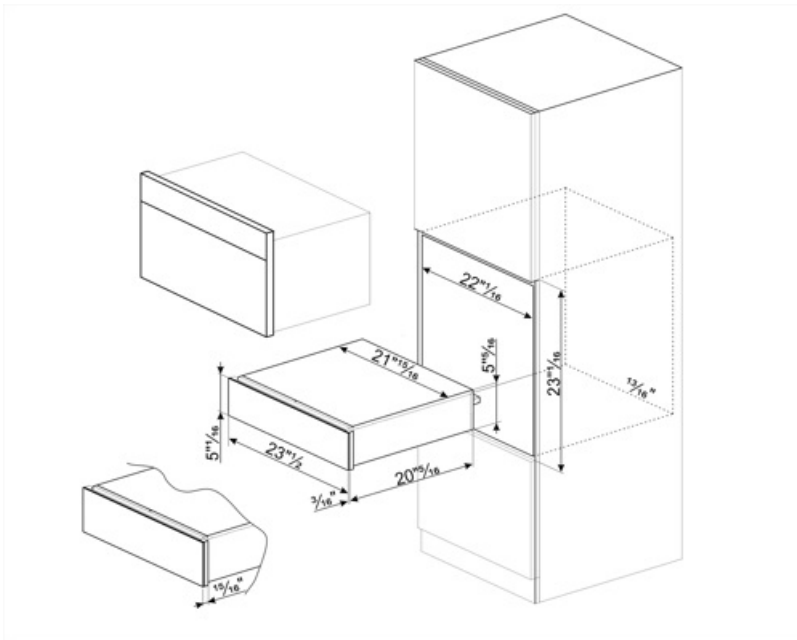

## Technical Features

Opening mechanism	Push-pull	Type of heating	Fan-assisted
Base material	Stainless steel	Minimum Temperature	86 °F
Max weight allowance	33 lbs	Maximum temperature	85 °F
Maximum drawer loading weight	187 lbs	Included accessories	Silicone antislip mat

## Logistic Information

Width	23 3/8 "	Height	5 9/16 "
Depth	20 7/8 "		

---