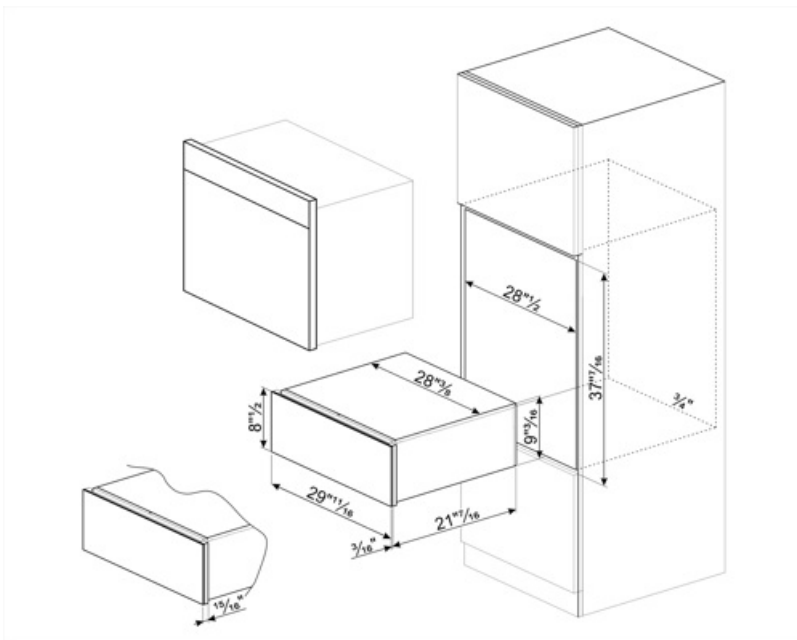

## Technical Features

Opening mechanism	Push-pull	Type of heating	Fan-assisted
Base material	Stainless steel	Minimum Temperature	86 °F
Max weight allowance	33 lbs	Maximum temperature	85 °F
Maximum drawer loading weight	518 lbs	Included accessories	Rack, Silicone antislip mat

## Logistic Information

Width	28 7/16 "	Height	9 3/16 "
Depth	20 7/8 "		

---