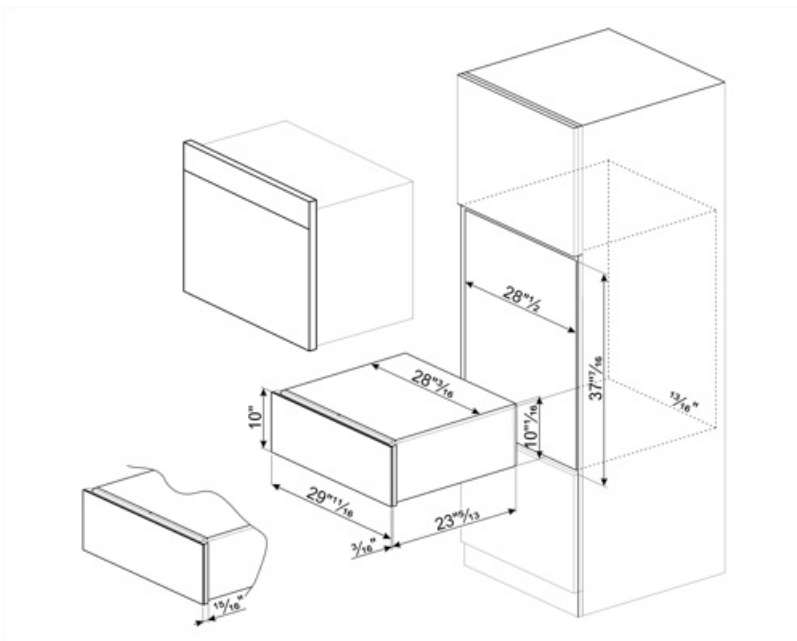

## Technical Features

<b>Opening mechanism</b>	Push-pull	<b>Capacity</b>	56 l
<b>Base material</b>	Stainless steel	<b>Type of heating</b>	Fan-assisted
<b>Max weight allowance</b>	33 lbs	<b>Included accessories</b>	Rack, Silicone antislip mat
<b>Maximum drawer loading weight</b>	518 lbs		

## Logistic Information

Width	28 3/8 "	Height	9 3/16 "
Depth	20 7/8 "		