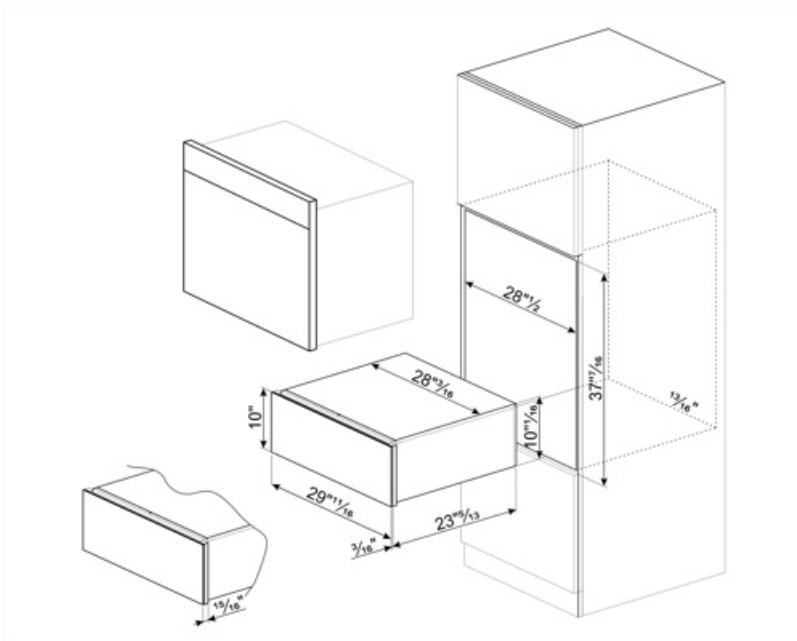

Electrical Connection

Plug	(B) NEMA 5-15P	Voltage	115 V
Nominal power	800 W	Frequency (Hz)	60 Hz
Current	7 A		

Logistic Information

Width	28 7/16 "	Height	9 3/16 "
Depth	20 7/8 "