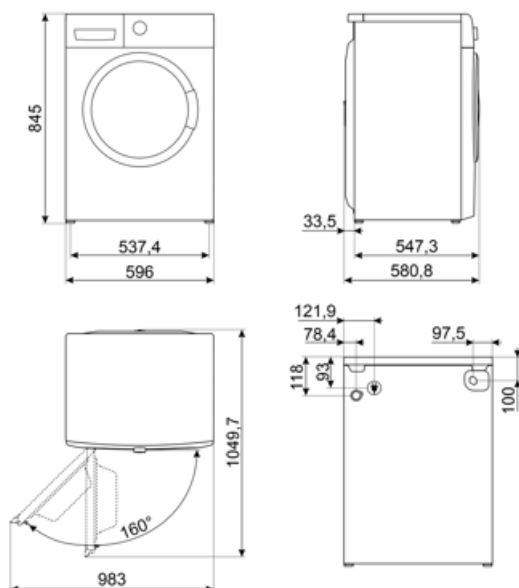

Volba rychlosti otáčení na displeji/LED	Žádné odstředování/ 600/ 800/ 1200/ 1400/ Pozastavení máchání	Systém vyrovnávání zatížení	Automatické
Displej/led pro regulaci teploty	Ano	Snadno přístupný filtr	Ano
Polypropylenová nádrž	Ano	Wheels	No
Košík	Nerezová ocel	Dětský zámek (blokování funkcí)	Kontrolní blok
Objem bubnu	65 l		

Výkon/energetický štítek – nař. 2019

Supplier's name or trademark	SMEG	Spin-drying efficiency class	B
Rated Capacity	10 kg	Airbone acoustical noise class	B
Energy Efficiency Class	A	Airbone acoustical noise	75 dB(A) re 1 pW
Energy_cons_100	51 kWh	Programme duration at rated capacity	3:48 h:min
Water Consumption	51 litres		

Elektrické připojení

Jmenovitý příkon	2200 W	Kmitočet (Hz)	50 Hz
Stávající	10 A	Délka napájecího kabelu	140 cm
Napětí (V)	230 V	Zástrčka	(F; E) Schuko