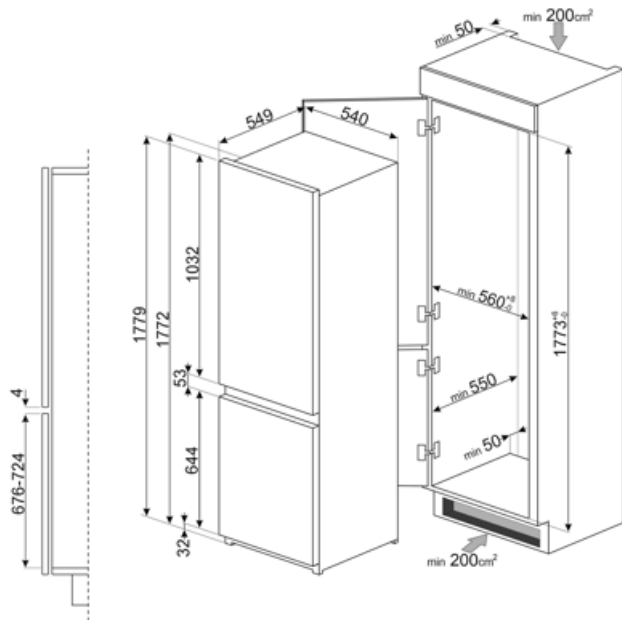

Electrical Connection

Electrical connection rating	100 W	Frequency (Hz)	50 Hz
Current	1,1 A	Power supply cable length	240 cm
Voltage (V)	220-230 V	Plug	(M) Sud Africa

Logistic Information

Width	548 mm	Height	1772 mm
Width of the built-in niche	560 mm	Height of the built-in niche	1780 mm
Depth without handle	549 mm	Product width with maximum doors opening	549 mm
Depth of the built-in niche	550 mm	Spacer depth	38 mm