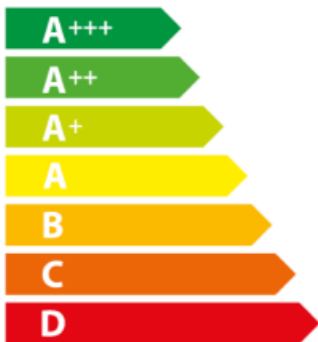

# ENERGY

 smeg

SOP6104TPN

**A+**

**68 L**

**1.09 kWh/cycle**

**0.68 kWh/cycle**