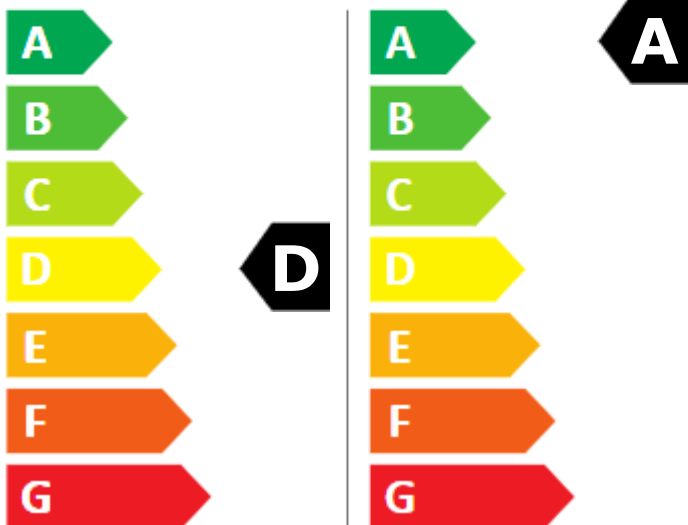

ENERG

SMEG

WDN854SLDIN

264 kWh / 

47 kWh / 

5 kg

8 kg

65 L