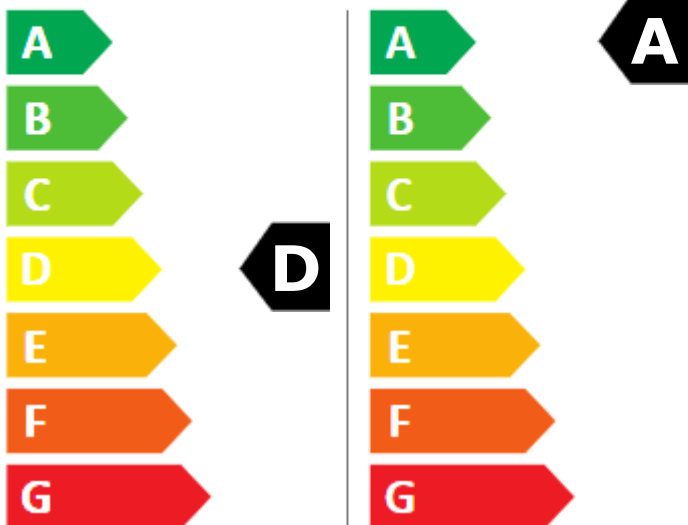

ENERG

SMEG

WDN854SLDIN

264 kWh /

47 kWh /

ABCDEFG

ABCD