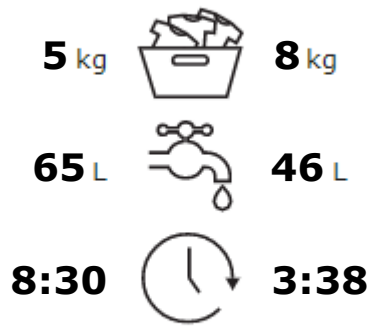

ENERG

SMEG

WDN854SLDIN

264 kWh /

47 kWh /

ABCDEFG

ABCD