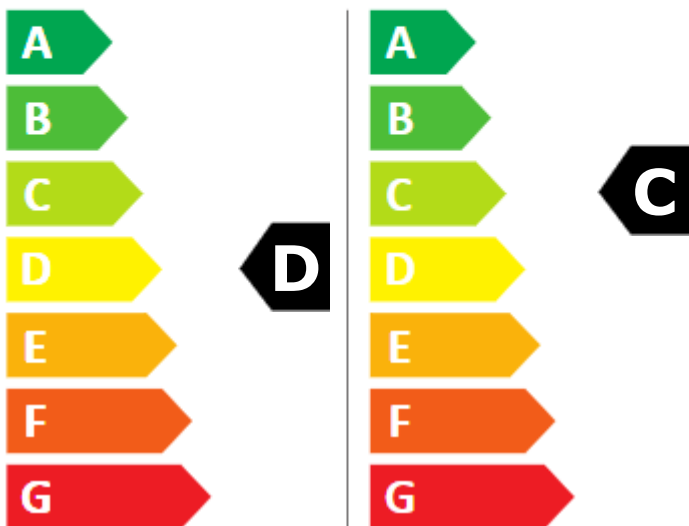

ENERG

SMEG

WDNP064SLD

306 kWh / 

68 kWh / 

6 kg

10 kg

63 L