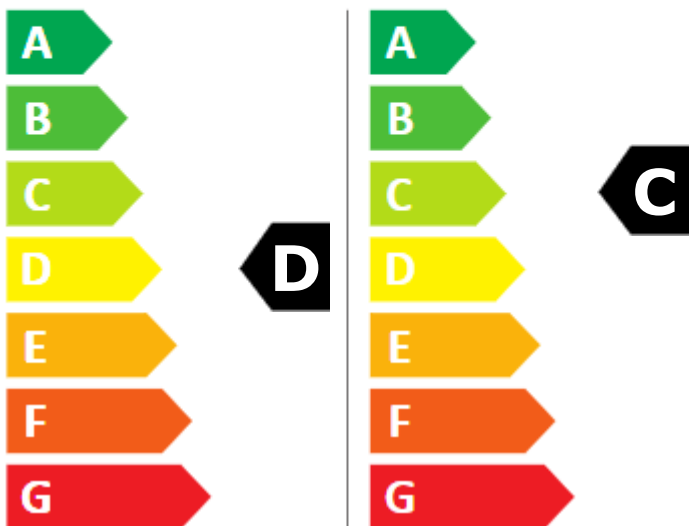

ENERG

SMEG

WDNP064SLD

306 kWh / 100

68 kWh / 100

6 kg

10 kg

63 L