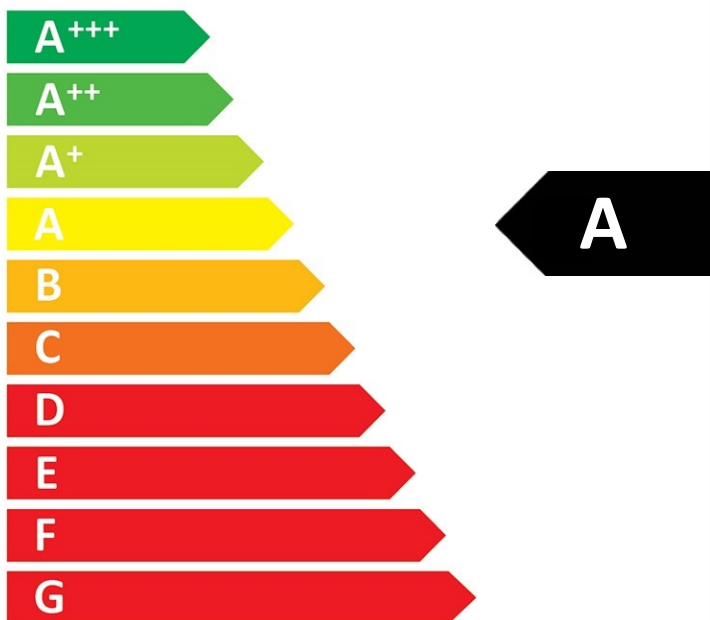

ENERGY

 **smeg WI66RS**

314
kWh/annum

X54

42 dB