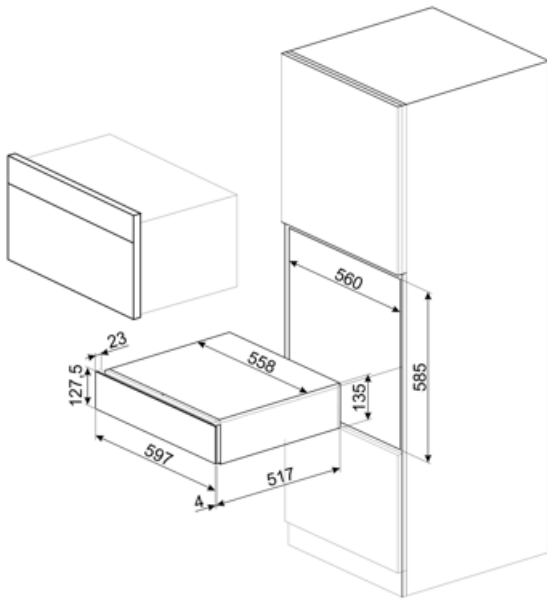

CP615NR

Product Family	Drawer
Commercial height	15 cm
Type	Storage

Aesthetics

Aesthetic	Dolce Stil Novo	Material	Glass
Colour	Black	Glass type	Eclipse
Finishing	Glossy black	Front panel	With horizontal strip
Component finishing	Copper		

Technical Features

Opening mechanism	Push-pull	Maximum drawer loading weight	85 kg
Base material	Stainless steel	Capacity	22 l
Max weight allowance	15 kg	Accessories included	Silicone antislip mat

Logistic Information

Width (mm)	597 mm	Product Height (mm)	135 mm
Depth (mm)	538 mm		

Benefit (TT)

Steel base

Presence of non-slip silicone mat; removable and useful for placing dishes without them slipping, to avoid soiling the base of the drawer and to prevent scratches.