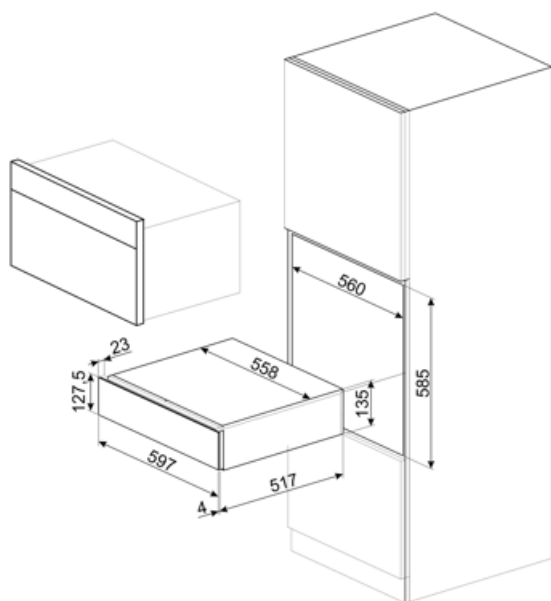

CPS115B3

| | |
|-------------------|-----------|
| Product Family | Drawer |
| Commercial height | 14 cm |
| Type | Sommelier |

Aesthetics

| | | | |
|------------|----------------|---------------|-------------|
| Aesthetics | Linea | Material | Glass |
| Colour | Black | Logo | Silk screen |
| Finishing | Midnight Black | Logo position | External |

Technical Features

| | | | |
|----------------------|-----------------|-------------------------------|---|
| Opening mechanism | Push-pull | Maximum drawer loading weight | 85 kg |
| Base material | Stainless steel | Accessories included | Slavonia durmast wooden shelf, Wine pump, 2 corks, Sparkling wines cork, Cork to pour wine, Anti-drip cork, Solid steel cork for sparkling wines, Champagne/ sparkling wine pliers, Corkscrew sommelier, Red wines cork, Wine thermometer with slipcase, Wine funnel with wooden handle |
| Max weight allowance | 15 kg | | |

Logistic Information

| | | | |
|------------|--------|---------------------|--------|
| Width (mm) | 597 mm | Product Height (mm) | 135 mm |
| Depth (mm) | 538 mm | | |

Benefit

Push-pull door opening

Effortlessly open and close the drawer with a simple push mechanism