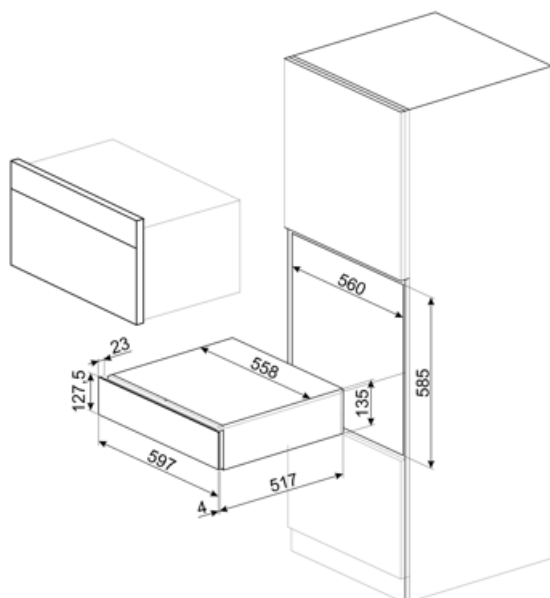

CPS115B3

Product Family	Drawer
Commercial height	14 cm
Type	Sommelier

Aesthetics

Aesthetic	Linea	Material	Glass
Colour	Black	Logo	Silk screen
Finishing	Black3	Logo position	External

Technical Features

Opening mechanism	Push-pull	Maximum drawer loading weight	85 kg
Base material	Stainless steel	Accessories included	Slavonia durmast wooden shelf, Wine pump, 2 corks, Sparkling wines cork, Cork to pour wine, Anti-drip cork, Solid steel cork for sparkling wines, Champagne/ sparkling wine pliers, Corkscrew sommelier, Red wines cork, Wine thermometer with slipcase, Wine funnel with wooden handle
Max weight allowance	15 kg		

Electrical Connection

Plug	Not present
------	-------------

Logistic Information

Width (mm)	597 mm	Product Height (mm)	135 mm
------------	--------	---------------------	--------

Depth (mm)

538 mm

Benefit (TT)