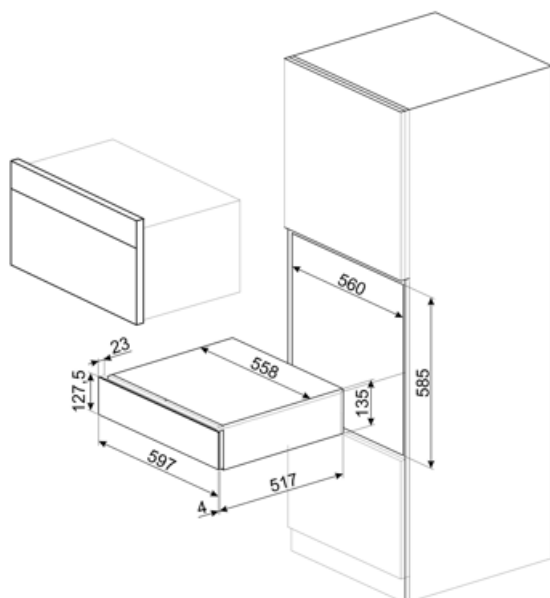

CPS115S

Product Family	Drawer
Commercial height	15 cm
Type	Sommelier

Aesthetics

Aesthetic	Linea	Material	Glass
Colour	Silver	Logo	Silk screen
Finishing	Silver	Logo position	External

Technical Features

Opening mechanism	Push-pull	Maximum drawer loading weight	85 kg
Base material	Stainless steel	Accessories included	Slavonia durmast wooden shelf, Wine pump, 2 corks, Sparkling wines cork, Cork to pour wine, Anti-drip cork, Solid steel cork for sparkling wines, Champagne/ sparkling wine pliers, Corkscrew sommelier, Red wines cork, Wine thermometer with slipcase, Wine funnel with wooden handle
Max weight allowance	15 kg		

Electrical Connection

Plug	Not present
------	-------------

Logistic Information

Width (mm)	597 mm	Product Height (mm)	135 mm
------------	--------	---------------------	--------

Depth (mm)

538 mm

Benefit (TT)