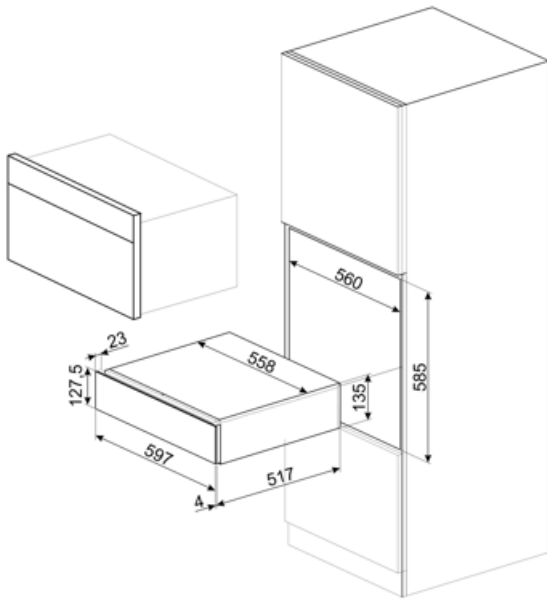

CPS615NR

Product Family	Drawer
Commercial height	14 cm
Type	Sommelier

Aesthetics

Aesthetic	Dolce Stil Novo	Material	Glass
Colour	Black	Glass type	Eclipse
Finishing	Glossy black	Front panel	With horizontal strip
Component finishing	Copper	Logo position	Inside

Technical Features

Opening mechanism	Push-pull	Maximum drawer loading weight	85 kg
Base material	Stainless steel	Accessories included	Slavonia durmast wooden shelf, Wine pump, 2 corks, Sparkling wines cork, Cork to pour wine, Anti-drip cork, Solid steel cork for sparkling wines, Champagne/ sparkling wine pliers, Corkscrew sommelier, Red wines cork, Wine thermometer with slipcase, Wine funnel with wooden handle
Max weight allowance	15 kg		

Logistic Information

Width (mm)	597 mm	Product Height (mm)	135 mm
Depth (mm)	538 mm		

Benefit (TT)

Push-pull door opening

With a simple push, the drawer opens and then closes again by pushing it back.