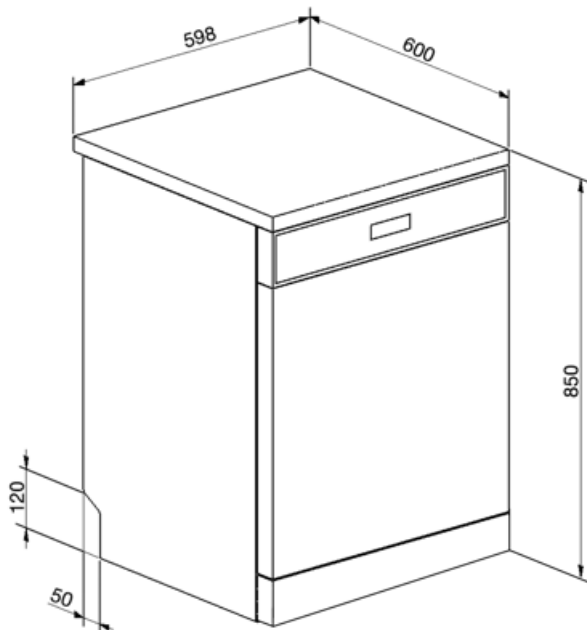

Technical Features

Width (mm)	598 mm	Water supply	Single; cold/hot water max. 60°C - energysave with hot water up to 35%
Depth (mm)	600 mm	Max water hardness	100°fH;58°dH
Product Height (mm)	848 mm	Drying system	Natural condenser drying
Controls	Electronic	Tube material	Stainless steel
Programme graphics	Symbols	Filter	Stainless steel
On/off indicator	Yes	Concealed heating element	Yes
Rinse aid indicator	Light	Hinges	Self balancing with fixed hinges
End of cycle indicator	Led on display, with acoustic signal	Adjustable feet	Just for levelling
Washing system	Orbital	Back cover	Yes, with covered counterweight
Third spray arm	Single	Depth of dishwasher with open door (mm)	1168
Flood protection system	Total Acquastop	Removable top	Yes, with optional KIT

Electrical Connection

Plug	(I) Australia	Frequency (Hz)	50 Hz
Connected power	1800 W	Type of connection	Single-phase
Current	10 A	Power supply cable length	140 cm
Voltage	220-240 V