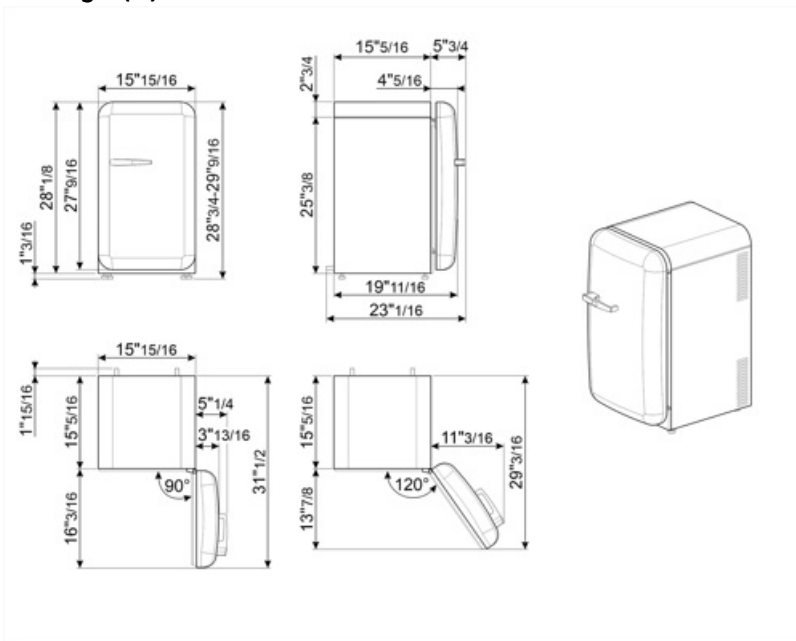

No. of compressors	1
Refrigerant gas type	R600a
Foam agent	Cyclopentane

Performance / Energy Label

Noise level	40 dB(A) re 1 pW	Climatic class	SN, N, ST, T

Electrical Connection

Plug	(A) USA & Mexico	Frequency (Hz)	60 Hz
Current	0,89 A	Power cord length	70 7/8 "
Voltage (V)	110 V