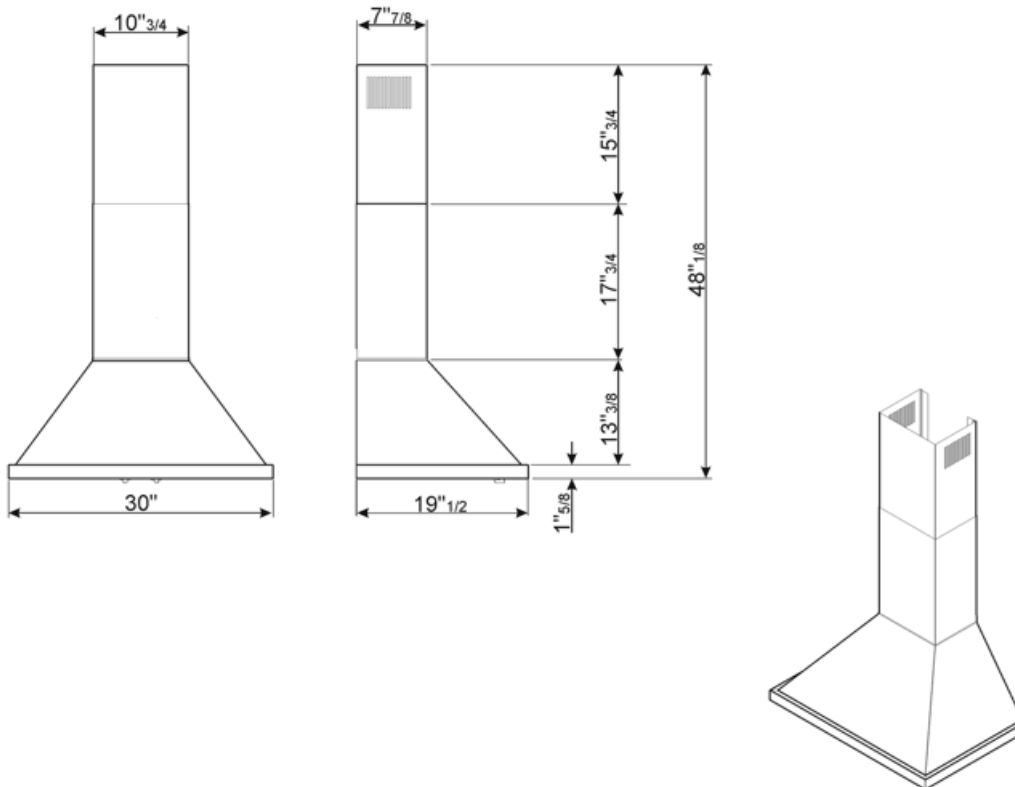

Extraction rate [CFM]	Noise level [dBA]
Speed level 1	210.5	53
Speed 2	317	62
Speed 3	437.5	69
Speed level 4	573.5	75

Electrical Connection

Electrical connection rating	495 W	Frequency (Hz)	60 Hz
Voltage	120 V	Power supply cable length	1000 "

Also available

Available colors	White, Black, Anthracite, Yellow, Green, Red, Orange	Available colors	KPF30UWH-BL-AN-YW-OG-RD-OR

Optional accessories

Charcoal filter   FLTK-1