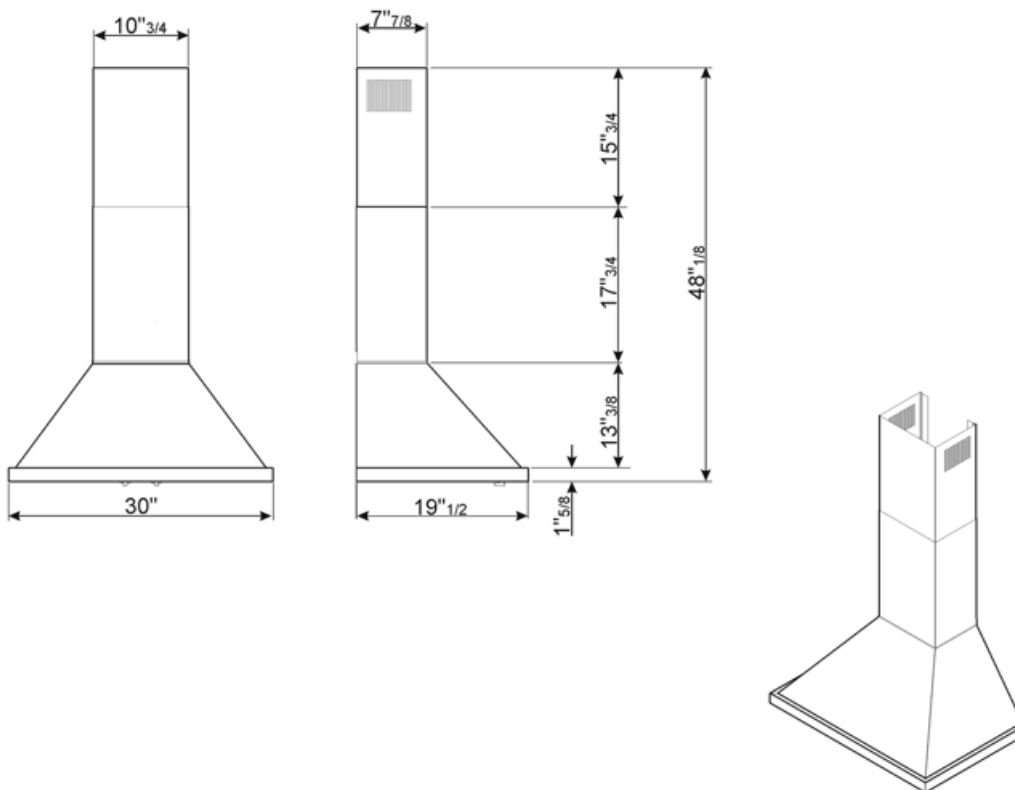

Extraction rate [CFM]	Noise level [dBA]
Speed level 1	210.5	53
Speed 2	186.5	62
Speed 3	437.5	69
Speed level 4	573.5	75

Electrical Connection

Electrical connection rating	495 W	Frequency (Hz)	60 Hz
Voltage	120 V	Power supply cable length	1000 "

Also available

Available colors	White, Black, Anthracite, Yellow, Green, Red, Orange	Available colors	KPF30UWH-BL-AN-YW-OG-RD-OR

Optional accessories

Charcoal filter FLTK-1