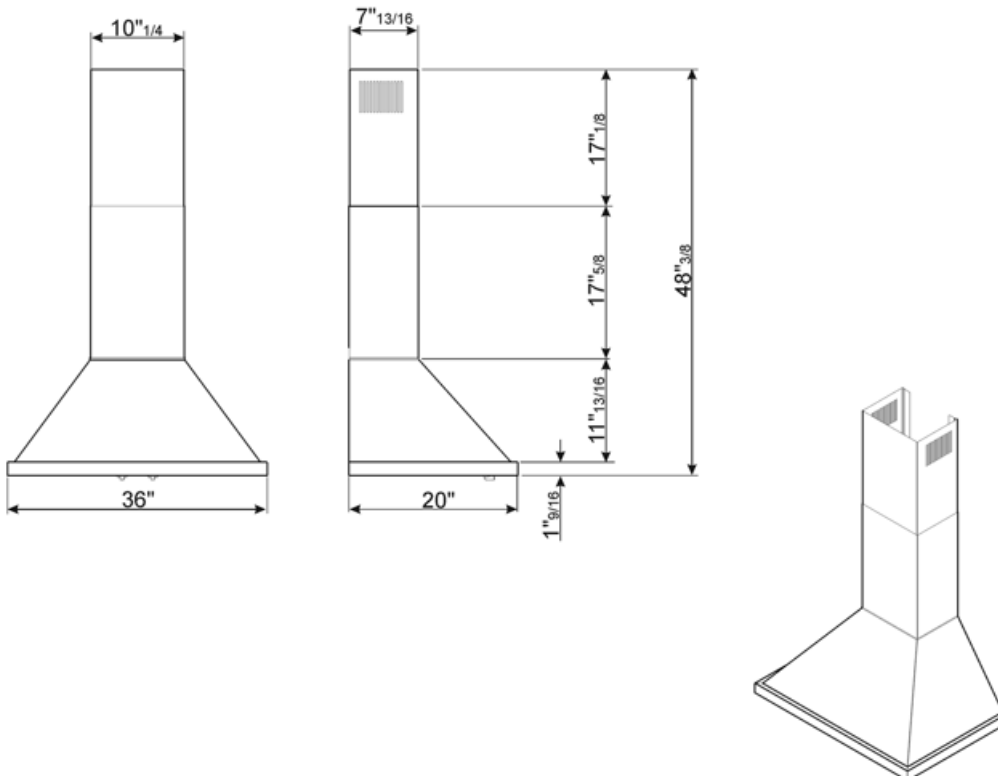

Extraction rate [CFM]	Noise level [dBA]
Speed level 1	210.5	53
Speed 2	317	62
Speed 3	437.5	69
Speed level 4	573.5	75

Electrical Connection

Electrical connection rating	495 W	Frequency (Hz)	60 Hz
Voltage	120 V	Power supply cable length	1000 "

Also available

Available colors	White, Black, Stainless steel, Anthracite, Yellow, Green, Orange	Available colors	KPF36UWH-BL-X-AN-YW-OG-OR

Optional accessories

Charcoal filter	FLTK-1