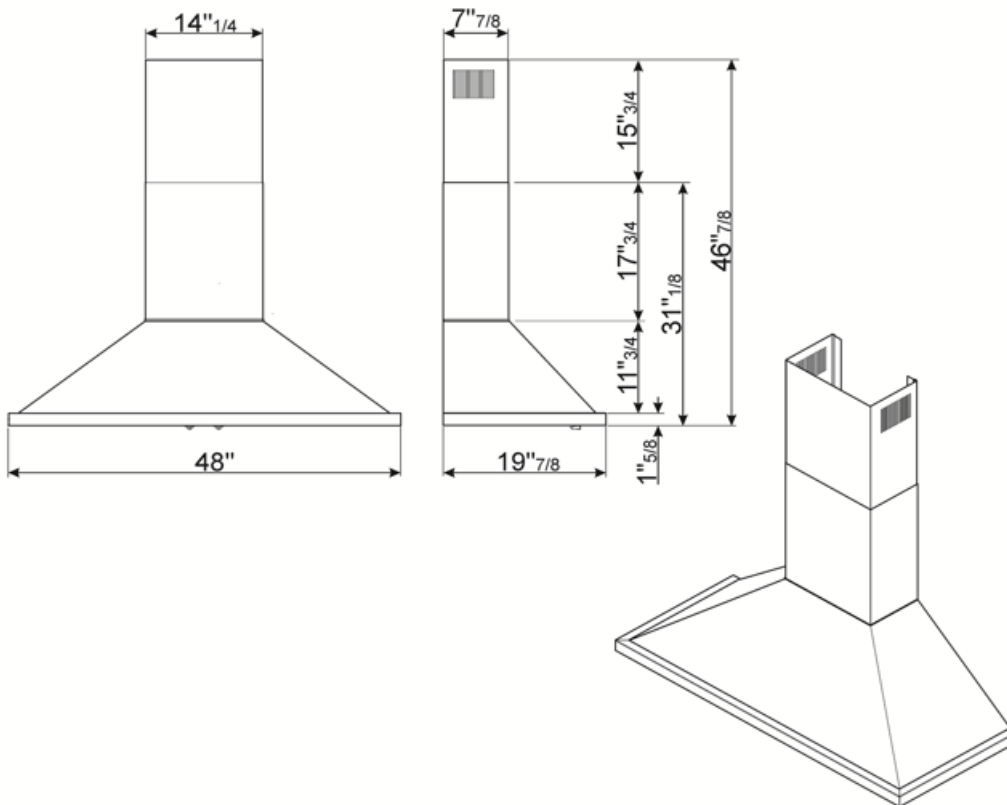

Extraction rate [CFM]	Noise level [dBA]
Speed level 1	210.5	53
Speed 2	317	62
Speed 3	437.5	69
Speed level 4	573.5	75

Electrical Connection

Electrical connection rating	535 W	Frequency (Hz)	60 Hz
Voltage	120 V	Power supply cable length	1000 "

Also available

Available colors	White, Black, Stainless steel, Anthracite, Green, Red, Orange	Available colors	KPF48UWH/BL/X/AN/OG/RD/OR

Optional accessories

Charcoal filter