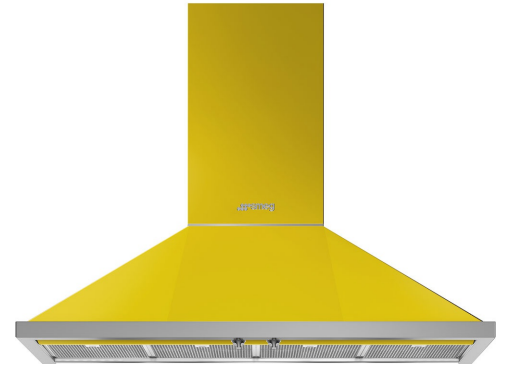

KPF48UYW

Product family	Hood
Hood Type	Decorative wall hood
Design	Chimney
Extraction	Vented
Material	Stainless steel
Stainless steel type	Brushed
EAN code	8017709259105

Aesthetic

Aesthetics Color	Portofino Yellow	Silkscreen color Logo	Black Applied
------------------	------------------	-----------------------	---------------

Controls

Control setting	Control knobs	Control knobs	Portofino
No. of controls	2	Controls color	Stainless steel effect

Program / Functions

Speed levels	4
--------------	---

Technical Features

			
No. of lights	4	No. of filters	4
Lighting	LED	Anti-grease filters	Stainless steel
Light power	20 W	Vent outlet	5 7/8 "
Light color temperature scale (°K)	4000 °K	Minimum distance from gas cooktop	750 "
Maximum extraction capacity at free mode	577.5 CFM	Minimum distance from electric cooktop	650 "
Motor power	455 W	Non-return valve	Yes