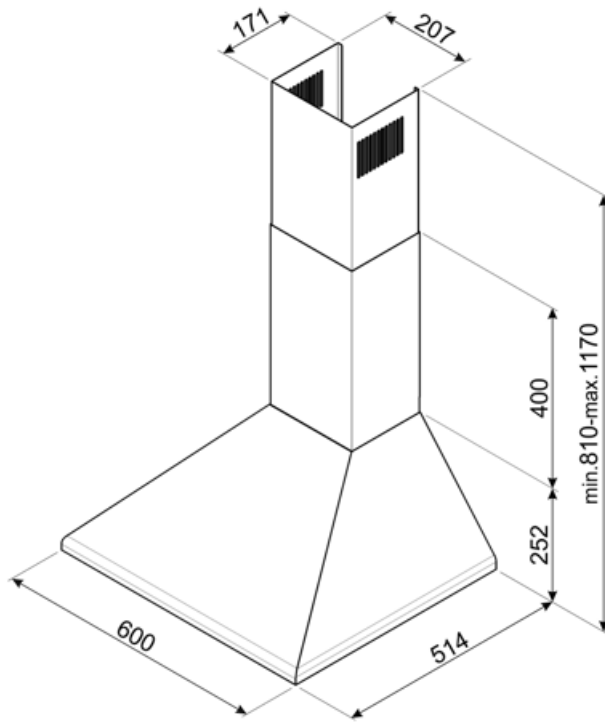

Aesthetics	Victoria	Logo	Silk screen
Colour	White		

Controls

Control setting	Slider
-----------------	--------

Program / Functions

No. of speeds	3
---------------	---

Technical Features

			
No. of lights	2	No. of filters	2
Light type	LED	Anti-grease filters	Aluminium
Light power	2 W	Vent outlet	150 mm
Light colour	4000 °K	Minimum distance from GAS hob	750 mm
Free outlet maximum capacity	600 m ³ /h	Minimum distance from ELECTRIC hob	650 mm
Motor power	200 W	Non return valve	Yes

	Extraction rate IEC 61591 [m³/h]	Noise level IEC 60704-2-13 [dBA]
Speed 1	351	53
Speed 2	420	57
Speed 3	635	67

Performance / Energy Label

Annual Efficiency Consumption (AEchood)	60 kWh/year	Airbourne acoustical A-weighted sound Power Emission at minimum speed (SPEmin)	53 dBA
Energy efficiency class (EEC)	B	Airborne acoustical A-weighted sound Power Emission at maximum speed (SPEmax)	67 dBA
Fluid Dynamic Efficiency (FDE)	26	Time increase factor (F)	1,1
Fluid Dynamic Efficiency class (FDEC)	B	Energy Efficiency Index per first cavity	62,2
Lighting Efficiency (LE)	100,2 lux/W	Measured air flow rate at best efficiency point (Qbep)	355 m³/h
Lighting Efficiency Class (LEC)	A	Measured air pressure at best efficiency point (Qbep)	385 Pa
Grease Filtering Efficiency (GFE)	74,4 %	Measured electric power input at best efficiency point (Wbep)	146 W
Grease Filtering Efficiency Class (GFEC)	D	Normal Power of the light system (WI)	2 W
Air flow at minumum speed (Qmin)	351 m³/h	Average illumination of the light on the cooking surface (Emiddle)	221 lux
Maximum extraction rate	635 m³/h	Sound power level at highest setting (Lwa)	67 dBA

Electrical Connection

Nominal power	202 W	Frequency (Hz)	50-60 Hz
Voltage	220-240 V	Power supply cable length	1000 mm

Also available

Alternative colours available	Black, Stainless steel, Cream
-------------------------------	-------------------------------