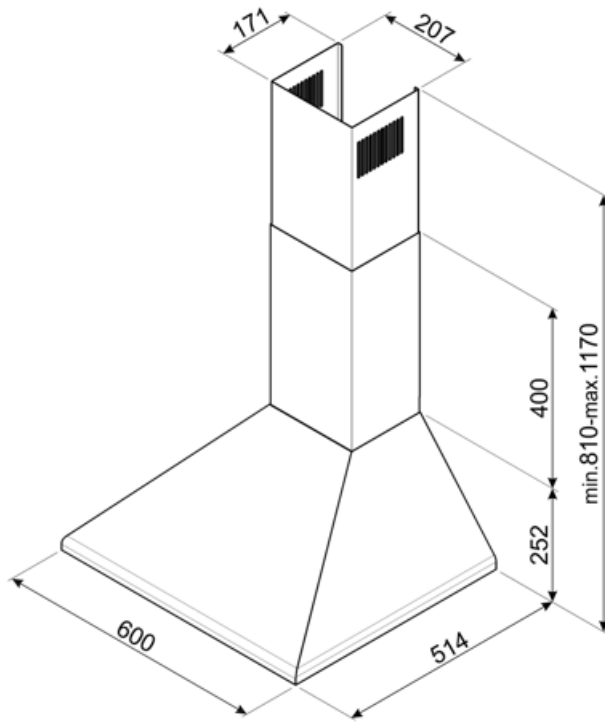

Extraction rate IEC 61591 [m³/h]	Noise level IEC 60704-2-13 [dBA]
Speed 1	351	53
Speed 2	420	57
Speed 3	635	67

Performance / Energy Label

Annual Efficiency Consumption (AEchood)	60 kWh/year	Airbourne acoustical A-weighted sound Power Emission at minimum speed (SPEmin)	53 dBA
Energy efficiency class (EEC)	B	Airborne acoustical A-weighted sound Power Emission at maximum speed (SPEmax)	67 dBA
Fluid Dynamic Efficiency (FDE)	26	Time increase factor (F)	1,1
Fluid Dynamic Efficiency class (FDEC)	B	Energy Efficiency Index per first cavity	62,2
Lighting Efficiency (LE)	100,2 lux/W	Measured air flow rate at best efficiency point (Qbep)	355 m³/h
Lighting Efficiency Class (LEC)	A	Measured air pressure at best efficiency point (Qbep)	385 Pa
Grease Filtering Efficiency (GFE)	74,4 %	Measured electric power input at best efficiency point (Wbep)	146 W
Grease Filtering Efficiency Class (GFEC)	D	Normal Power of the light system (WI)	2 W
Air flow at minumum speed (Qmin)	351 m³/h	Average illumination of the light on the cooking surface (Emiddle)	221 lux
Maximum extraction rate	635 m³/h	Sound power level at highest setting (Lwa)	67 dBA

Electrical Connection

Nominal power	202 W	Frequency (Hz)	50-60 Hz
Voltage	220-240 V	Power supply cable length	1000 mm

Also available

Alternative colours available	White, Black, Cream	Available colours	KSED65BE - KSED65NE - KSED65PE