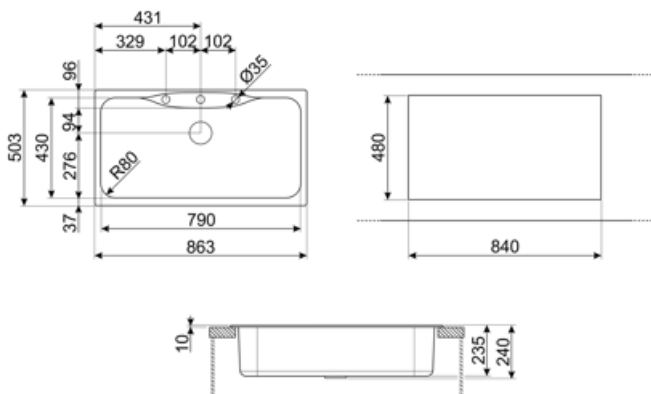

Cutout dimension topmount (mm)	840 x 480 mm
Undermount cutout radius	15 mm
Height from kitchen top	10 mm

Accessories Included

Accessories for installation	Strainer, Savespace siphon with dishwasher outlet connection, Fixing clips